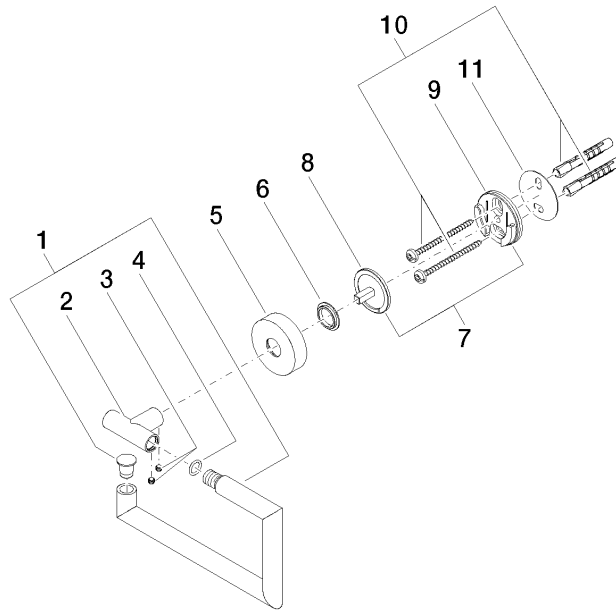

83 500 979

- width 150mm
- height 95 mm
- rosette Ø 40 mm
- 40mm projection

Fits: LISSÉ, META

	Chrome	83 500 979-00
	Brushed Platinum	83 500 979-06
	Dark Chrome	83 500 979-19
	Light Gold	83 500 979-26
	Brushed Light Gold	83 500 979-27
	Matte Black	83 500 979-33
	Brushed Bronze	83 500 979-42
	Brushed Champagne (22kt Gold)	83 500 979-46
	Champagne (22kt Gold)	83 500 979-47
	Brushed Chrome	83 500 979-93
	Brushed Dark Platinum	83 500 979-99

83 500 979

mm [inches]

83 500 979

Parts for other finishes can be found here: Brushed Platinum

### Spare parts list

No.	Item Number	Name	Quantity used	Delivery time
1	90 28 22 626 00-00	holder	1	10
2	05 17 97 561 01-00	holder	1	10
3	90 31 11 038 00 90	pin	2	2
4	90 14 10 060 00 90	seal	1	2
5	08 27 97 500-00	rosette	1	10
6	08 30 11 516 90	ring	1	2
7	05 17 97 501 01 90	fixing set	1	2
8	08 17 97 559 90	holder	1	2
9	08 17 97 501 07	holder	1	2
10	05 30 31 025 00 90	fixing set	1	2
11	05 30 11 519 00 90	disc	1	2