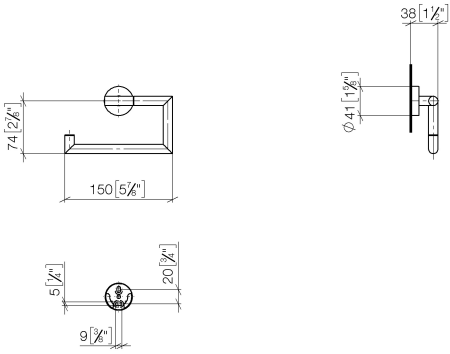

83 500 979

- width 150mm
- height 95 mm
- rosette Ø 40 mm
- 40mm projection

Fits: LISSÉ, META

	Chrome	83 500 979-00
	Brushed Platinum	83 500 979-06
	Dark Chrome	83 500 979-19
	Light Gold	83 500 979-26
	Brushed Light Gold	83 500 979-27
	Matte Black	83 500 979-33
	Brushed Bronze	83 500 979-42
	Brushed Champagne (22kt Gold)	83 500 979-46
	Champagne (22kt Gold)	83 500 979-47
	Brushed Chrome	83 500 979-93
	Brushed Dark Platinum	83 500 979-99

83 500 979

mm [inches]

83 500 979

Parts for other finishes can be found here: Brushed Platinum

### Spare parts list

No.	Item Number	Name	Quantity used	Delivery time
1	90 28 22 626 00-00	holder	1	10
2	05 17 97 561 01-00	holder	1	10
3	90 31 11 038 00 90	pin	2	2
4	90 14 10 060 00 90	seal	1	2
5	08 27 97 500-00	rosette	1	10
6	08 30 11 516 90	ring	1	2
7	05 17 97 501 01 90	fixing set	1	2
8	08 17 97 559 90	holder	1	2
9	08 17 97 501 07	holder	1	2
10	05 30 31 025 00 90	fixing set	1	2
11	05 30 11 519 00 90	disc	1	2